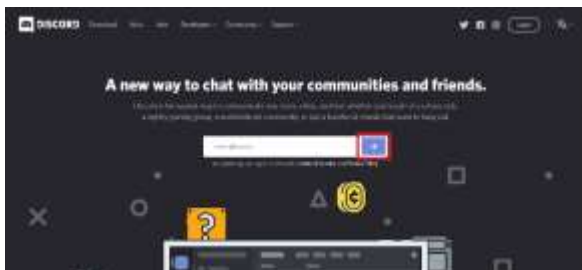

- Complete the Captcha as directed.